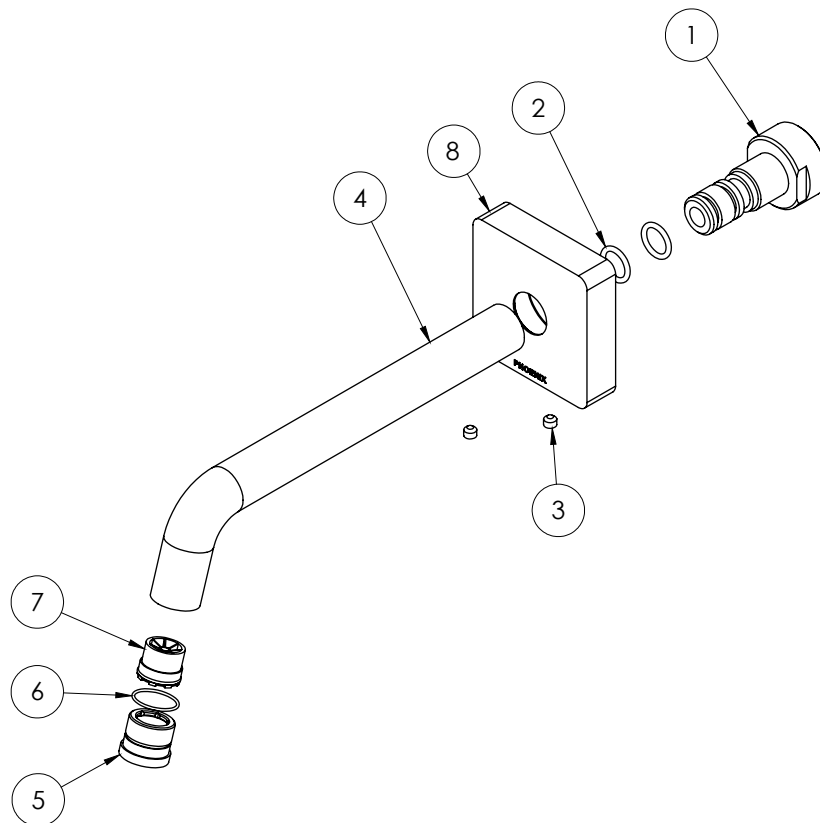

www.phoenixtapware.com.au
 03 9780 4200

PHOENIX

SPECIFICATIONS

TOI

WALL BATH OUTLET 180MM

PRODUCT CODE: 108-7620-00
FINISH: CHROME
WELS: N/A

PARTS LIST

1. ADAPTER
2. O-RING 11x2.0MM
3. GRUB SCREW M5X4
4. SPOUT
5. AERATOR RETAINER
6. O-RING 14X1.0MM
7. CONCEALED AERATOR
8. SPOUT PLATE

PACKAGING INCLUDES

- 1 x Spout
- 1 x Spout plate
- 1 x Installation kit
- 1 x Installation instructions
- 1 x Warranty card

PLEASE [CLICK HERE](#) TO VIEW FULL WARRANTY

While we aim to ensure the specifications shown are correct at time of printing, Phoenix Tapware reserves the right to make modifications without prior notice. Always use the physical product measurements for mark-ups and roughing-in as the line drawing shown may differ from the actual product over time. All measurements are shown in millimetres.