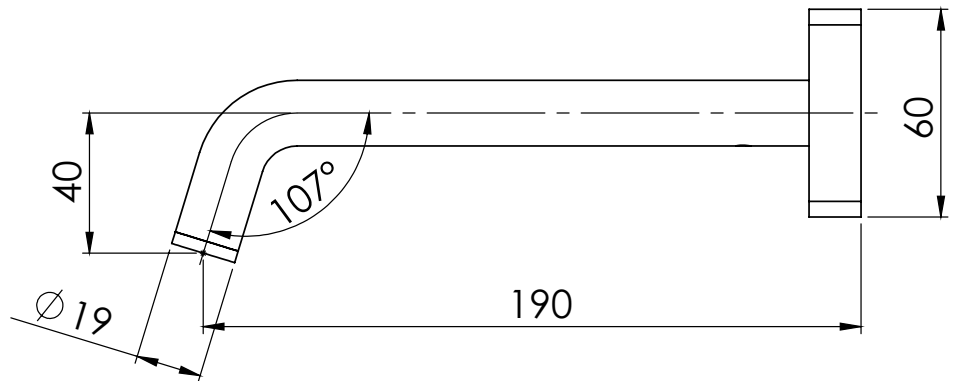

TOI

WALL BATH OUTLET 180MM

PRODUCT CODE: 108-7620-00
 FINISH: CHROME
 WELS: N/A

INFORMATION:

TEMPERATURE RATING: MIN 1° - MAX 75°
 PRESSURE RATING: MIN 150 kPa - MAX 500 kPa

AVAILABLE IN:

FOR MORE INFORMATION VISIT www.phoenixtapware.com.au

PLEASE [CLICK HERE](#) TO VIEW FULL WARRANTY

While we aim to ensure the specifications shown are correct at time of printing, Phoenix Tapware reserves the right to make modifications without prior notice. Always use the physical product measurements for mark-ups and roughing-in as the line drawing shown may differ from the actual product over time. All measurements are shown in millimetres.

www.phoenixtapware.com.au
 03 9780 4200

PHOENIX

SPECIFICATIONS

TOI

WALL BATH OUTLET 180MM

PRODUCT CODE: 108-7620-00
FINISH: CHROME
WELS: N/A

PARTS LIST

1. ADAPTER
2. O-RING 11x2.0MM
3. GRUB SCREW M5X4
4. SPOUT
5. AERATOR RETAINER
6. O-RING 14X1.0MM
7. CONCEALED AERATOR
8. SPOUT PLATE

PACKAGING INCLUDES

- 1 x Spout
- 1 x Spout plate
- 1 x Installation kit
- 1 x Installation instructions
- 1 x Warranty card

PLEASE [CLICK HERE](#) TO VIEW FULL WARRANTY

While we aim to ensure the specifications shown are correct at time of printing, Phoenix Tapware reserves the right to make modifications without prior notice. Always use the physical product measurements for mark-ups and roughing-in as the line drawing shown may differ from the actual product over time. All measurements are shown in millimetres.